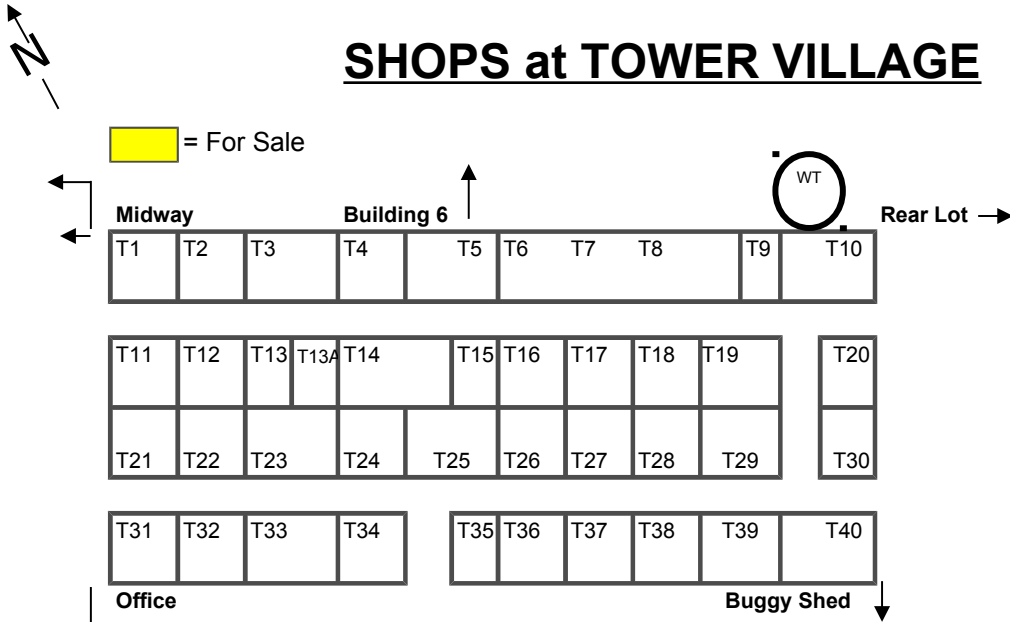

SHOPS at TOWER VILLAGE

T1, T2 Singh

Perfume, Ladies' Clothes

T3,T4, T5 Quality Products

Fencing, Decking, Dog Houses
Sheds, Gazebos, Chicken Coops

6, T7, T8 Cocalico Creek

Primitive Home Décor

T12 Nolt

Wallets, belts, buckles &
motorcycle accessories.

T23 Bhasin

Drinks, Ice Cream,
Popsicles & Odds / Ends

T24 Bhasin

Same as above

T25 Athey

Collectibles, Household and
Sports Items.

T26 FOR SALE